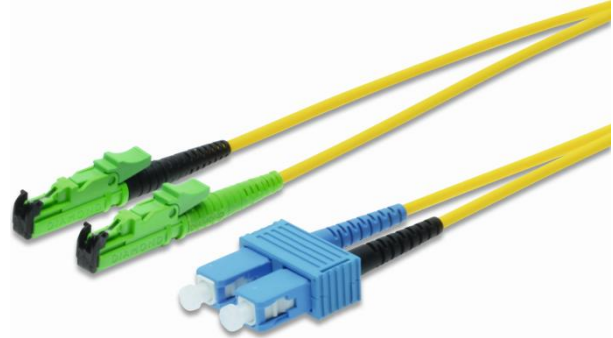

Product Overview

The fiber optic cables guarantee the best performance and fail-safety. All cables are single packed in a polybag with test report. The E2000 connector from DIAMOND ensures best performance and a perfect attenuation for highest requirements. Due to its precise design, the connector provides an insertion loss of less than 0.1 dB. The spring-mounted connector protection cap protects the eyes of harmful laser beams. It also closes automatically when pulling out the connector in order to protect the ferrule of dust and scratches.

E2000 (8° APC) to SC (PC)

Product Number Information

E2000 (8° APC) - E2000 (8° APC)

AL-9E2000-01I-DM	Fiber Optic Patch Cable, E2000 (APC) to E2000 (APC), Singlemode 09/125 μ , Duplex, Diamond, length 1 m, LSZH
AL-9E2000-02I-DM	Fiber Optic Patch Cable, E2000 (APC) to E2000 (APC), Singlemode 09/125 μ , Duplex, Diamond, length 2 m, LSZH
AL-9E2000-03I-DM	Fiber Optic Patch Cable, E2000 (APC) to E2000 (APC), Singlemode 09/125 μ , Duplex, Diamond, length 3 m, LSZH
AL-9E2000-05I-DM	Fiber Optic Patch Cable, E2000 (APC) to E2000 (APC), Singlemode 09/125 μ , Duplex, Diamond, length 5 m, LSZH
AL-9E2000-10I-DM	Fiber Optic Patch Cable, E2000 (APC) to E2000 (APC), Singlemode 09/125 μ , Duplex, Diamond, length 10 m, LSZH
AL-9E2000-15I-DM	Fiber Optic Patch Cable, E2000 (APC) to E2000 (APC), Singlemode 09/125 μ , Duplex, Diamond, length 15 m, LSZH
AL-9E2000-20I-DM	Fiber Optic Patch Cable, E2000 (APC) to E2000 (APC), Singlemode 09/125 μ , Duplex, Diamond, length 20 m, LSZH
AL-9E2000-25I-DM	Fiber Optic Patch Cable, E2000 (APC) to E2000 (APC), Singlemode 09/125 μ , Duplex, Diamond, length 25 m, LSZH
AL-9E2000-30I-DM	Fiber Optic Patch Cable, E2000 (APC) to E2000 (APC), Singlemode 09/125 μ , Duplex, Diamond, length 30 m, LSZH
AL-9E2000-40I-DM	Fiber Optic Patch Cable, E2000 (APC) to E2000 (APC), Singlemode 09/125 μ , Duplex, Diamond, length 40 m, LSZH